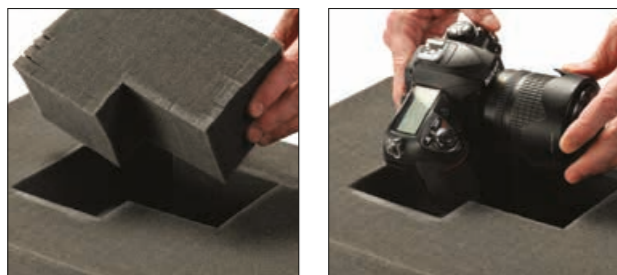

+ PICK N PLUCK™ FOAM

An easy, do-it-yourself system for the interior of the case. Layers of foam are pre-scored in 1,27 cm or 2,54 cm cubes. Simply lay your equipment on the foam, tape or chalk to mark the foam, and pluck away. Always allow at least 2,5 cm of foam between your equipment and the case wall.

The following cases ship with solid foam instead of Pick N Pluck™ Foam: iM3100, iM3200, iM3220, iM3300, iM3410